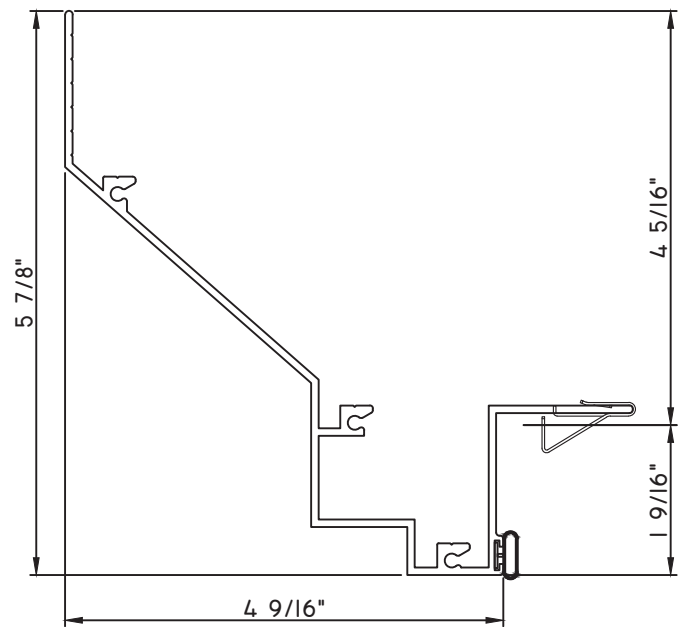

PRESET PANNING

M23543 - PANNING
BPN-9159 - W.S.
MH8-18X1 LP - FASTENER (QTY. 12)
1974 - CLIP
(6" FROM EACH CORNER & 20" O.C.)

SCALE 1:2