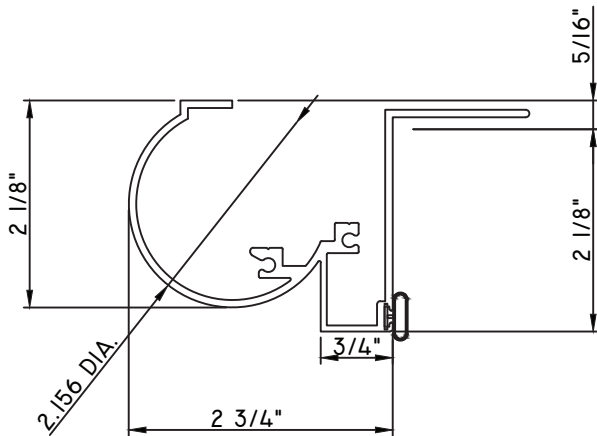

SCALE 1:2

ALUMINUM PRESET PANNINGS H650 - SINGLE HUNG

PRESET PANNING
M24251 - PANNING
BPN-9159 - W.S.
MH8-18X1 LP - FASTENER (QTY. 8)
1974 - CLIP
(6" FROM EACH CORNER & 20" O.C.)

PRESET PANNING
M17941 - PANNING
BPN-9159 - W.S.
MH8-18X1 LP - FASTENER (QTY. 8)
1974 - CLIP
(6" FROM EACH CORNER & 20" O.C.)