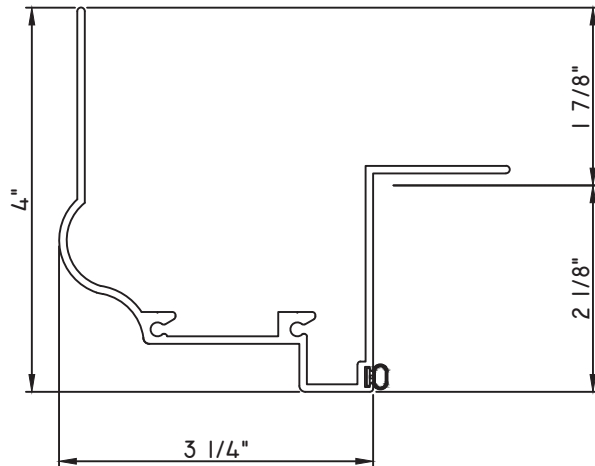

PRESET PANNING

M2097 - PANNING
9146E - W.S.
MH8-18X1 LP - FASTENER (QTY. 8)

SCALE 1:2