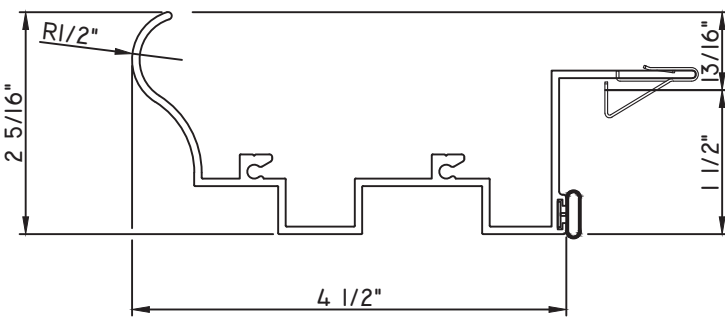

PRESET PANNING

M24835 - PANNING
BPN-9159 - W.S.
MH8-18X1 LP - FASTENER (QTY. 8)
1974 - CLIP
(6" FROM EACH CORNER & 20" O.C.)
NEW DIE