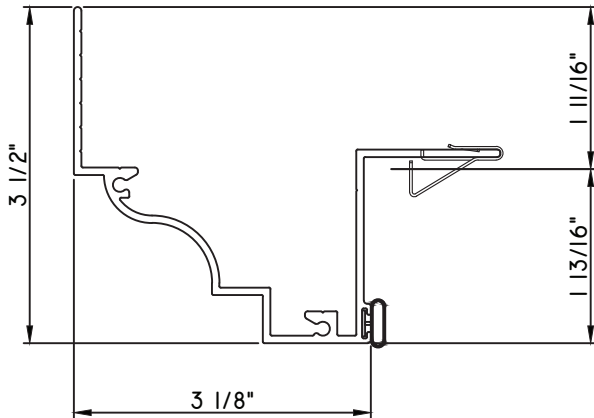

PRESET PANNING

M18041 - PANNING
BPN-9159 - W.S.
MH8-18X1 LP - FASTENER (QTY. 8)
1974 - CLIP
(6" FROM EACH CORNER & 20" O.C.)

SCALE 1:2