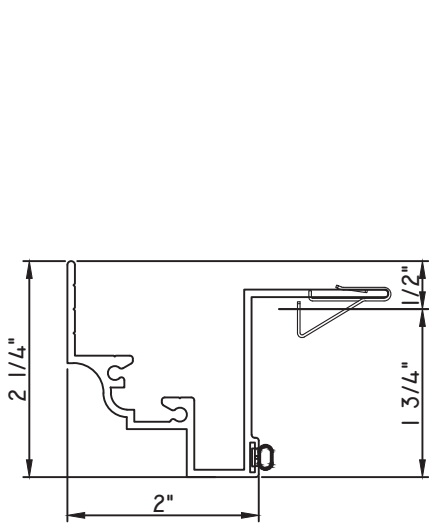

ALUMINUM PRESET PANNINGS H650 - SINGLE HUNG

PRESET PANNING
M24468 - PANNING
9146E - W.S.