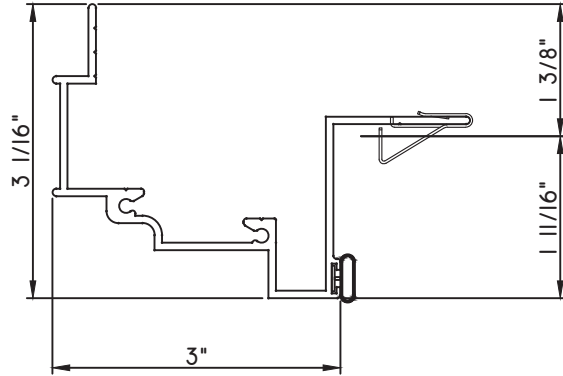

PRESET PANNING
M21366 - PANNING

PRESET PANNING
M24798 - PANNING
BPN-9159 - W.S.
MH8-18X1 LP - FASTENER (QTY. 4)
1974 - CLIP
(6" FROM EACH CORNER & 20" O.C.)

SCALE 1:2

PRESET PANNING

M17825 - PANNING
BPN-9159 - W.S.
MH8-18X1 LP - FASTENER (QTY. 8)
1974 - CLIP
(6" FROM EACH CORNER & 20" O.C.)