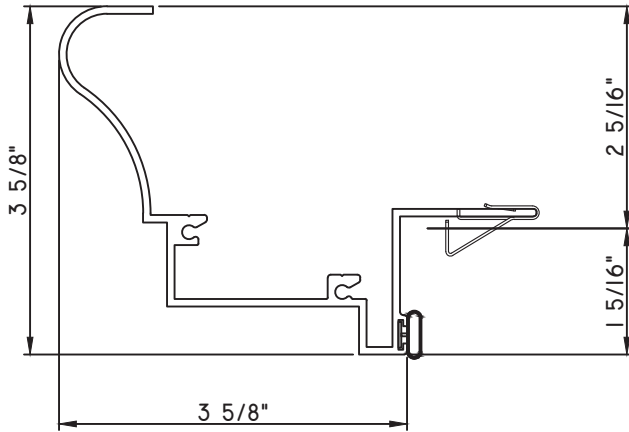

PRESET PANNING

M20844 - PANNING
BPN-9159 - W.S.
MH8-18X1 LP - FASTENER (QTY. 8)
1974 - CLIP
(6" FROM EACH CORNER & 20" O.C.)