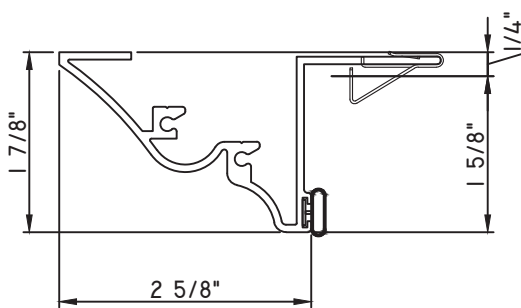

PRESET PANNING
M23649 - PANNING
BPN-9159 - W.S.
MH8-18X1 LP - FASTENER (QTY. 8)
1974 - CLIP
(6" FROM EACH CORNER & 20" O.C.)

SCALE 1:2