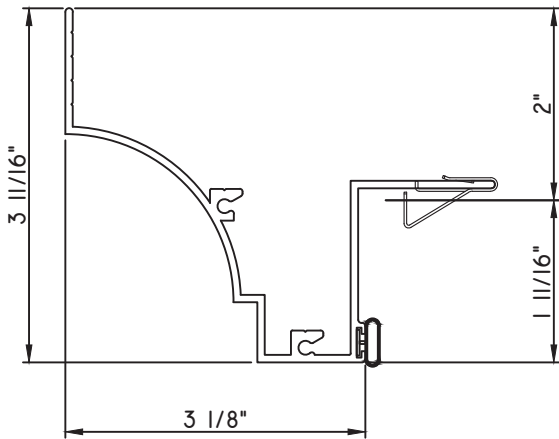

SCALE 1:2

ALUMINUM PRESET PANNINGS H650 - SINGLE HUNG

PRESET PANNING

M21345 - PANNING
BPN-9159 - W.S.
MH8-18X1 LP - FASTENER (QTY. 8)
1974 - CLIP
(6" FROM EACH CORNER & 20" O.C.)

PRESET PANNING

M25009 - PANNING
BPN-9159 - W.S.
MH8-18X1 LP - FASTENER (QTY. 8)
1974 - CLIP
(6" FROM EACH CORNER & 20" O.C.)