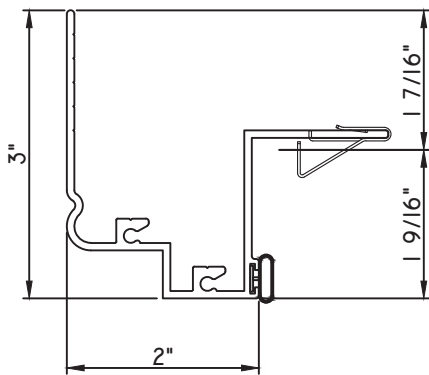

PRESET PANNING
M21663 - PANNING
BPN-9159 - W.S.
MH8-18X1 LP - FASTENER (QTY. 8)
1974 - CLIP
(6" FROM EACH CORNER & 20" O.C.)