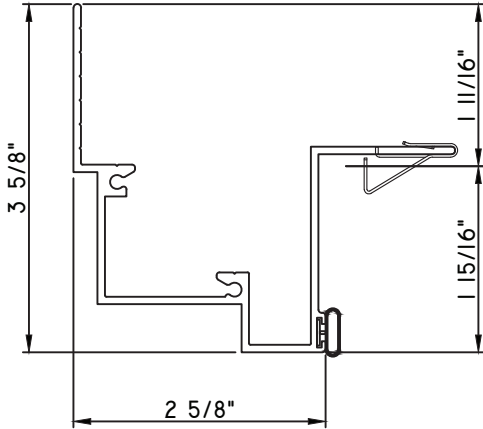

ALUMINUM PRESET PANNINGS H650 - SINGLE HUNG

PRESET PANNING
M24251 - PANNING
BPN-9159 - W.S.
MH8-18X1 LP - FASTENER (QTY. 8)
1974 - CLIP
(6" FROM EACH CORNER & 20" O.C.)