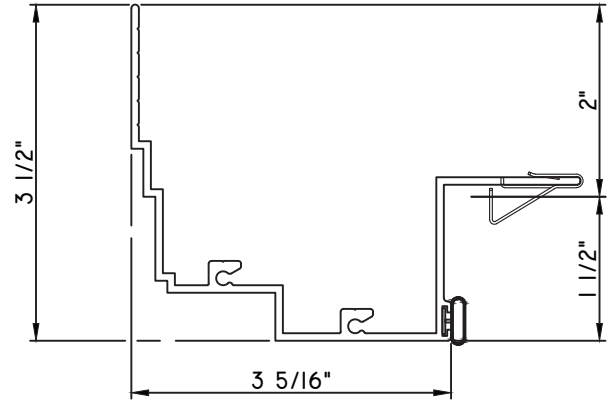

PRESET PANNING
M24888 - PANNING
BPN-9159 - W.S.
MH8-18X1 LP - FASTENER (QTY. 8)
1974 - CLIP
(6" FROM EACH CORNER & 20" O.C.)