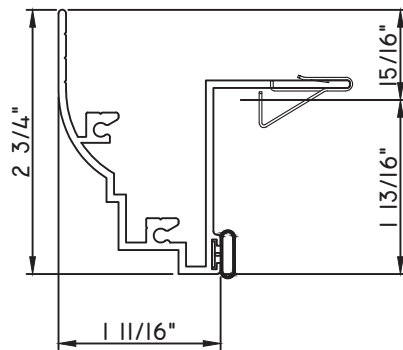

PRESET PANNING

M17940 - PANNING
BPN-9159 - W.S.
MH8-18X1 LP - FASTENER (QTY. 8)
1974 - CLIP
(6" FROM EACH CORNER & 20" O.C.)