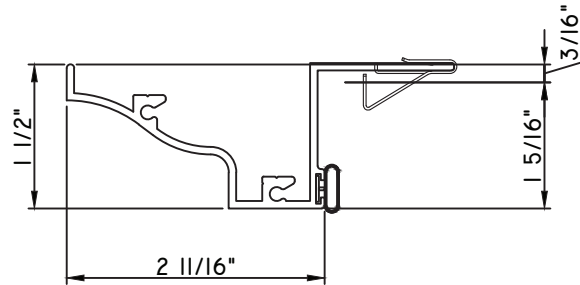

PRESET PANNING
M17941 - PANNING
BPN-9159 - W.S.
MH8-18X1 LP - FASTENER (QTY. 8)
1974 - CLIP
(6" FROM EACH CORNER & 20" O.C.)