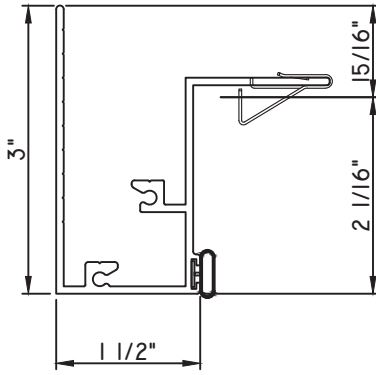

ALUMINUM PRESET PANNINGS H650 - SINGLE HUNG

PRESET PANNING

M21662 - PANNING
BPN-9159 - W.S.
MH8-18X1 LP - FASTENER (QTY. 8)
1974 - CLIP
(6" FROM EACH CORNER & 20" O.C.)