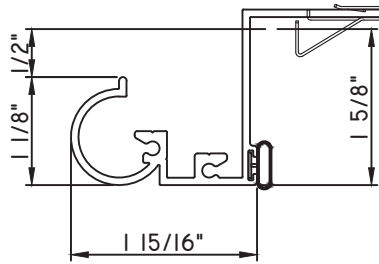

PRESET PANNING

M23569 - PANNING
BPN-9159 - W.S.
MH8-18X1 LP - FASTENER (QTY. 8)
1974 - CLIP
(6" FROM EACH CORNER & 20" O.C.)

SCALE 1:2

ALUMINUM PRESET PANNINGS H650 - SINGLE HUNG

PRESET PANNING
M24925 - PANNING
BPN-9159 - W.S.
MH8-18X1 LP - FASTENER (QTY. 8)
1974 - CLIP
(6" FROM EACH CORNER & 20" O.C.)