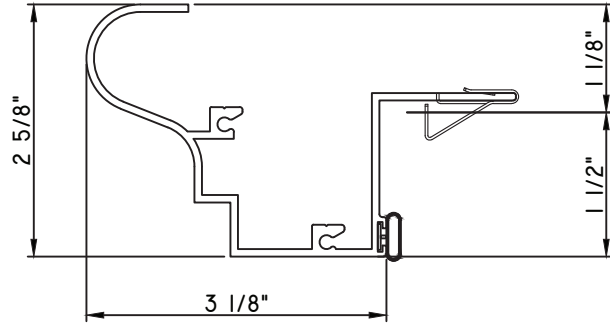

PRESET PANNING

M25009 - PANNING
BPN-9159 - W.S.
MH8-18X1 LP - FASTENER (QTY. 8)
1974 - CLIP
(6" FROM EACH CORNER & 20" O.C.)