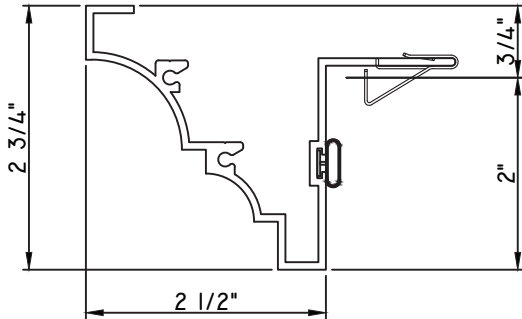

PRESET PANNING
M24892 - PANNING
BPN-9159 - W.S.
MH8-18X1 LP - FASTENER (QTY. 8)
1974 - CLIP
(6" FROM EACH CORNER & 20" O.C.)