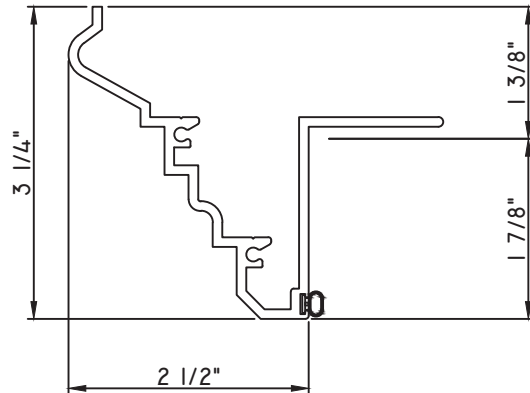

PRESET PANNING
M21902 - PANNING
9146E - W.S.
MH8-18X1 LP - FASTENER (QTY. 8)

SCALE 1:2

Our products are tested to the standards of and certified by some of the foremost organizations in the fenestration industry.