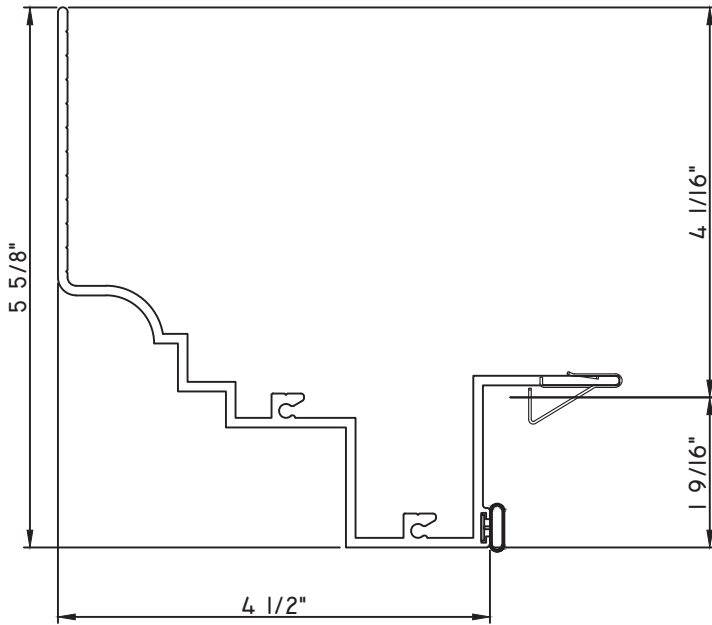

PRESET PANNING

M22085 - PANNING
BPN-9159 - W.S.
MH8-18X1 LP - FASTENER (QTY. 8)
1974 - CLIP
(6" FROM EACH CORNER & 20" O.C.)

SCALE 1:2