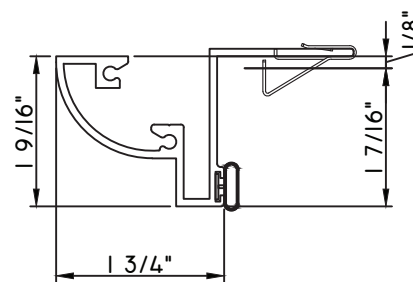

PRESET PANNING

M23569 - PANNING
BPN-9159 - W.S.
MH8-18X1 LP - FASTENER (QTY. 8)
1974 - CLIP
(6" FROM EACH CORNER & 20" O.C.)

SCALE 1:2