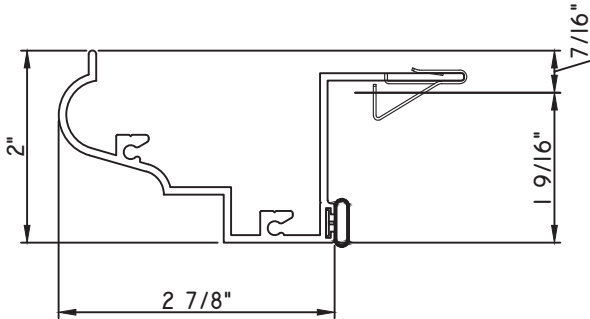

PRESET PANNING

M17825 - PANNING
BPN-9159 - W.S.
MH8-18X1 LP - FASTENER (QTY. 8)
1974 - CLIP
(6" FROM EACH CORNER & 20" O.C.)