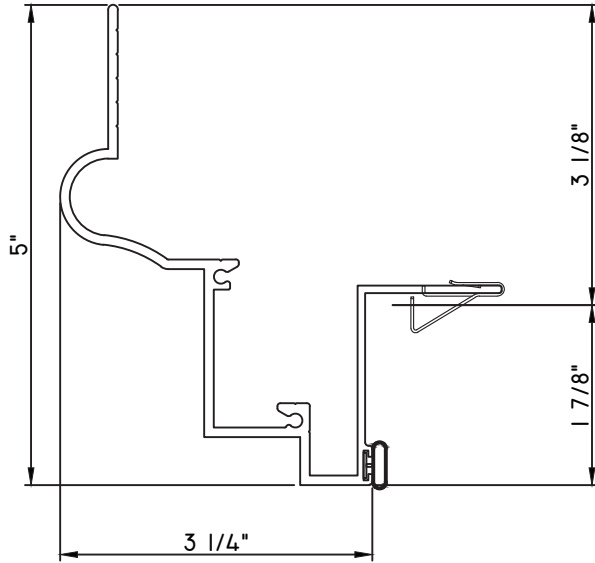

ALUMINUM PRESET PANNINGS H650 - SINGLE HUNG

PRESET PANNING
M18070 - PANNING
BPN-9159 - W.S.
MH8-18X1 LP - FASTENER (QTY. 8)
1974 - CLIP
(6" FROM EACH CORNER & 20" O.C.)