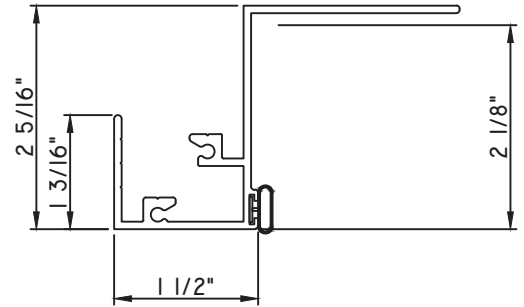

ALUMINUM PRESET PANNINGS H650 - SINGLE HUNG

PRESET PANNING

M21662 - PANNING
BPN-9159 - W.S.
MH8-18X1 LP - FASTENER (QTY. 8)
1974 - CLIP
(6" FROM EACH CORNER & 20" O.C.)

PRESET PANNING

M22325 - PANNING
BPN-9159 - W.S.
MH8-18X1 LP - FASTENER (QTY. 4)
1974 - CLIP
(6" FROM EACH CORNER & 20" O.C.)