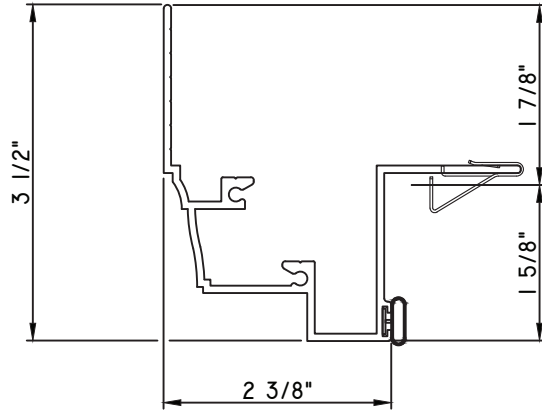

PRESET PANNING
M22258 - PANNING
BPN-9159 - W.S.
MH8-18X1 LP - FASTENER (QTY. 8)
1974 - CLIP
(6" FROM EACH CORNER & 20" O.C.)

SCALE 1:2

ALUMINUM PRESET PANNINGS H650 - SINGLE HUNG

PRESET PANNING
 M17826 - PANNING
 BPN-9159 - W.S.
 MH8-18X1 LP - FASTENER (QTY. 8)
 1974 - CLIP
 (6" FROM EACH CORNER & 20" O.C.)