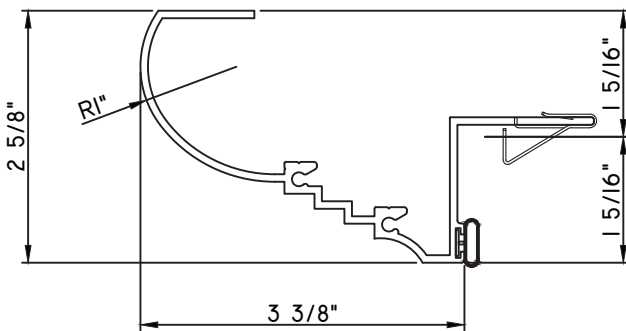

PRESET PANNING
M18055 - PANNING

SCALE 1:2