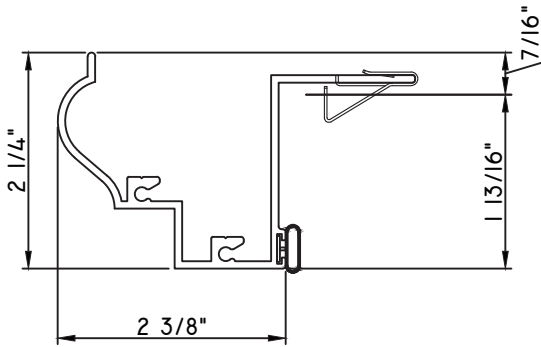

ALUMINUM PRESET PANNINGS H650 - SINGLE HUNG

PRESET PANNING
M17826 - PANNING
BPN-9159 - W.S.
MH8-18X1 LP - FASTENER (QTY. 8)
1974 - CLIP
(6" FROM EACH CORNER & 20" O.C.)