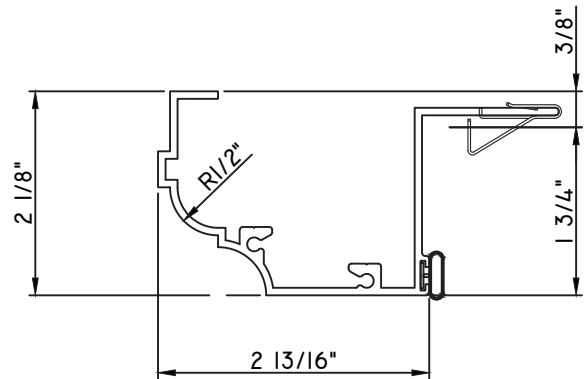

PRESET PANNING
M24798 - PANNING
BPN-9159 - W.S.
MH8-18X1 LP - FASTENER (QTY. 4)
1974 - CLIP
(6" FROM EACH CORNER & 20" O.C.)

SCALE 1:2