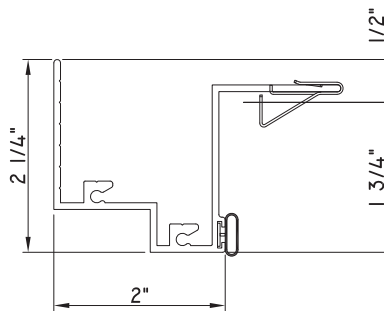

PRESET PANNING
M25906 - PANNING
BPN-9159 - W.S.
MH8-18X1 LP - FASTENER (QTY. 4)
1974 - CLIP
(6" FROM EACH CORNER & 20" O.C.)