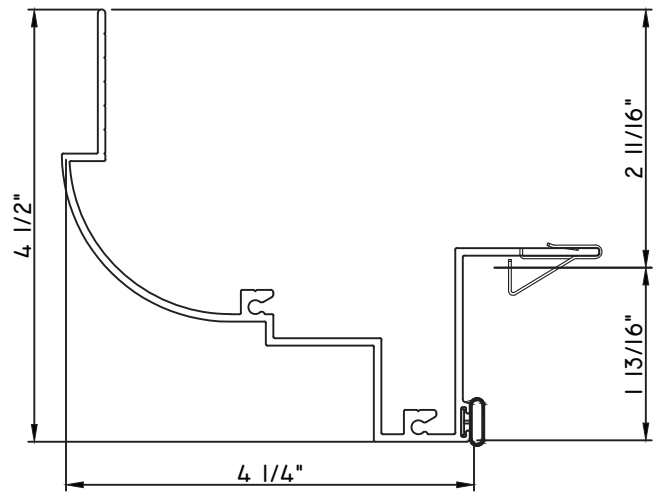

PRESET PANNING
M18055 - PANNING

SCALE 1:2

PRESET PANNING

M20844 - PANNING
BPN-9159 - W.S.
MH8-18X1 LP - FASTENER (QTY. 8)
1974 - CLIP
(6" FROM EACH CORNER & 20" O.C.)

PRESET PANNING

M18294 - PANNING
BPN-9159 - W.S.
MH8-18X1 LP - FASTENER (QTY. 8)
1974 - CLIP
(6" FROM EACH CORNER & 20" O.C.)