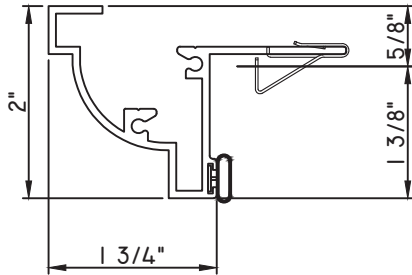

ALUMINUM PRESET PANNINGS H650 - SINGLE HUNG

PRESET PANNING
M24925 - PANNING
BPN-9159 - W.S.
MH8-18X1 LP - FASTENER (QTY. 8)
1974 - CLIP
(6" FROM EACH CORNER & 20" O.C.)