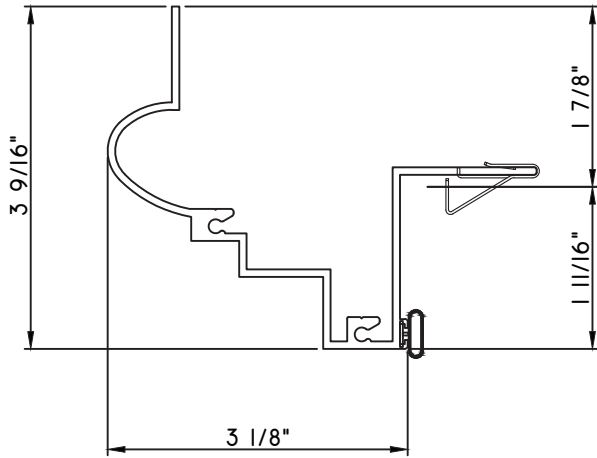

ALUMINUM PRESET PANNINGS H650 - SINGLE HUNG

PRESET PANNING

M21345 - PANNING
BPN-9159 - W.S.
MH8-18X1 LP - FASTENER (QTY. 8)
1974 - CLIP
(6" FROM EACH CORNER & 20" O.C.)