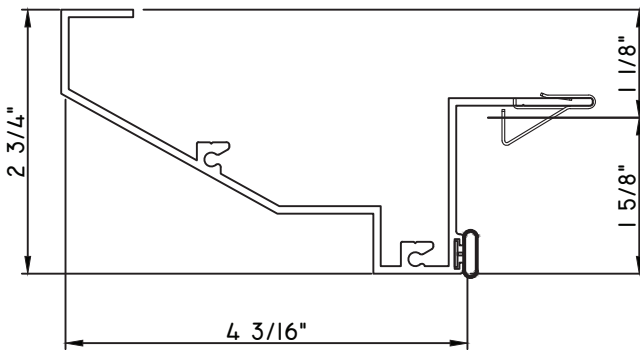

PRESET PANNING

M18294 - PANNING
BPN-9159 - W.S.
MH8-18X1 LP - FASTENER (QTY. 8)
1974 - CLIP
(6" FROM EACH CORNER & 20" O.C.)