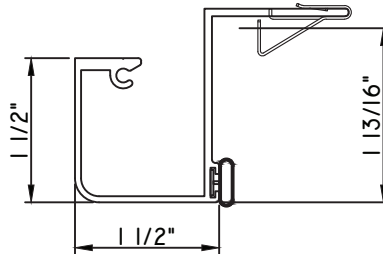

PRESET PANNING

M22325 - PANNING
BPN-9159 - W.S.
MH8-18X1 LP - FASTENER (QTY. 4)
1974 - CLIP
(6" FROM EACH CORNER & 20" O.C.)