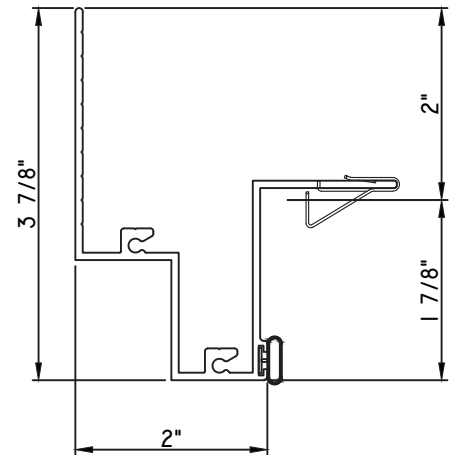

PRESET PANNING
M22100 - PANNING
BPN-9159 - W.S.
MH8-18X1 LP - FASTENER (QTY. 8)
1974 - CLIP
(6" FROM EACH CORNER & 20" O.C.)

SCALE 1:2