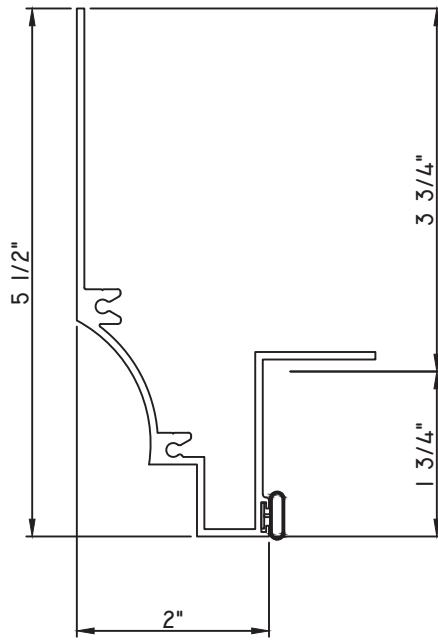

PRESET PANNING
M20747 - PANNING